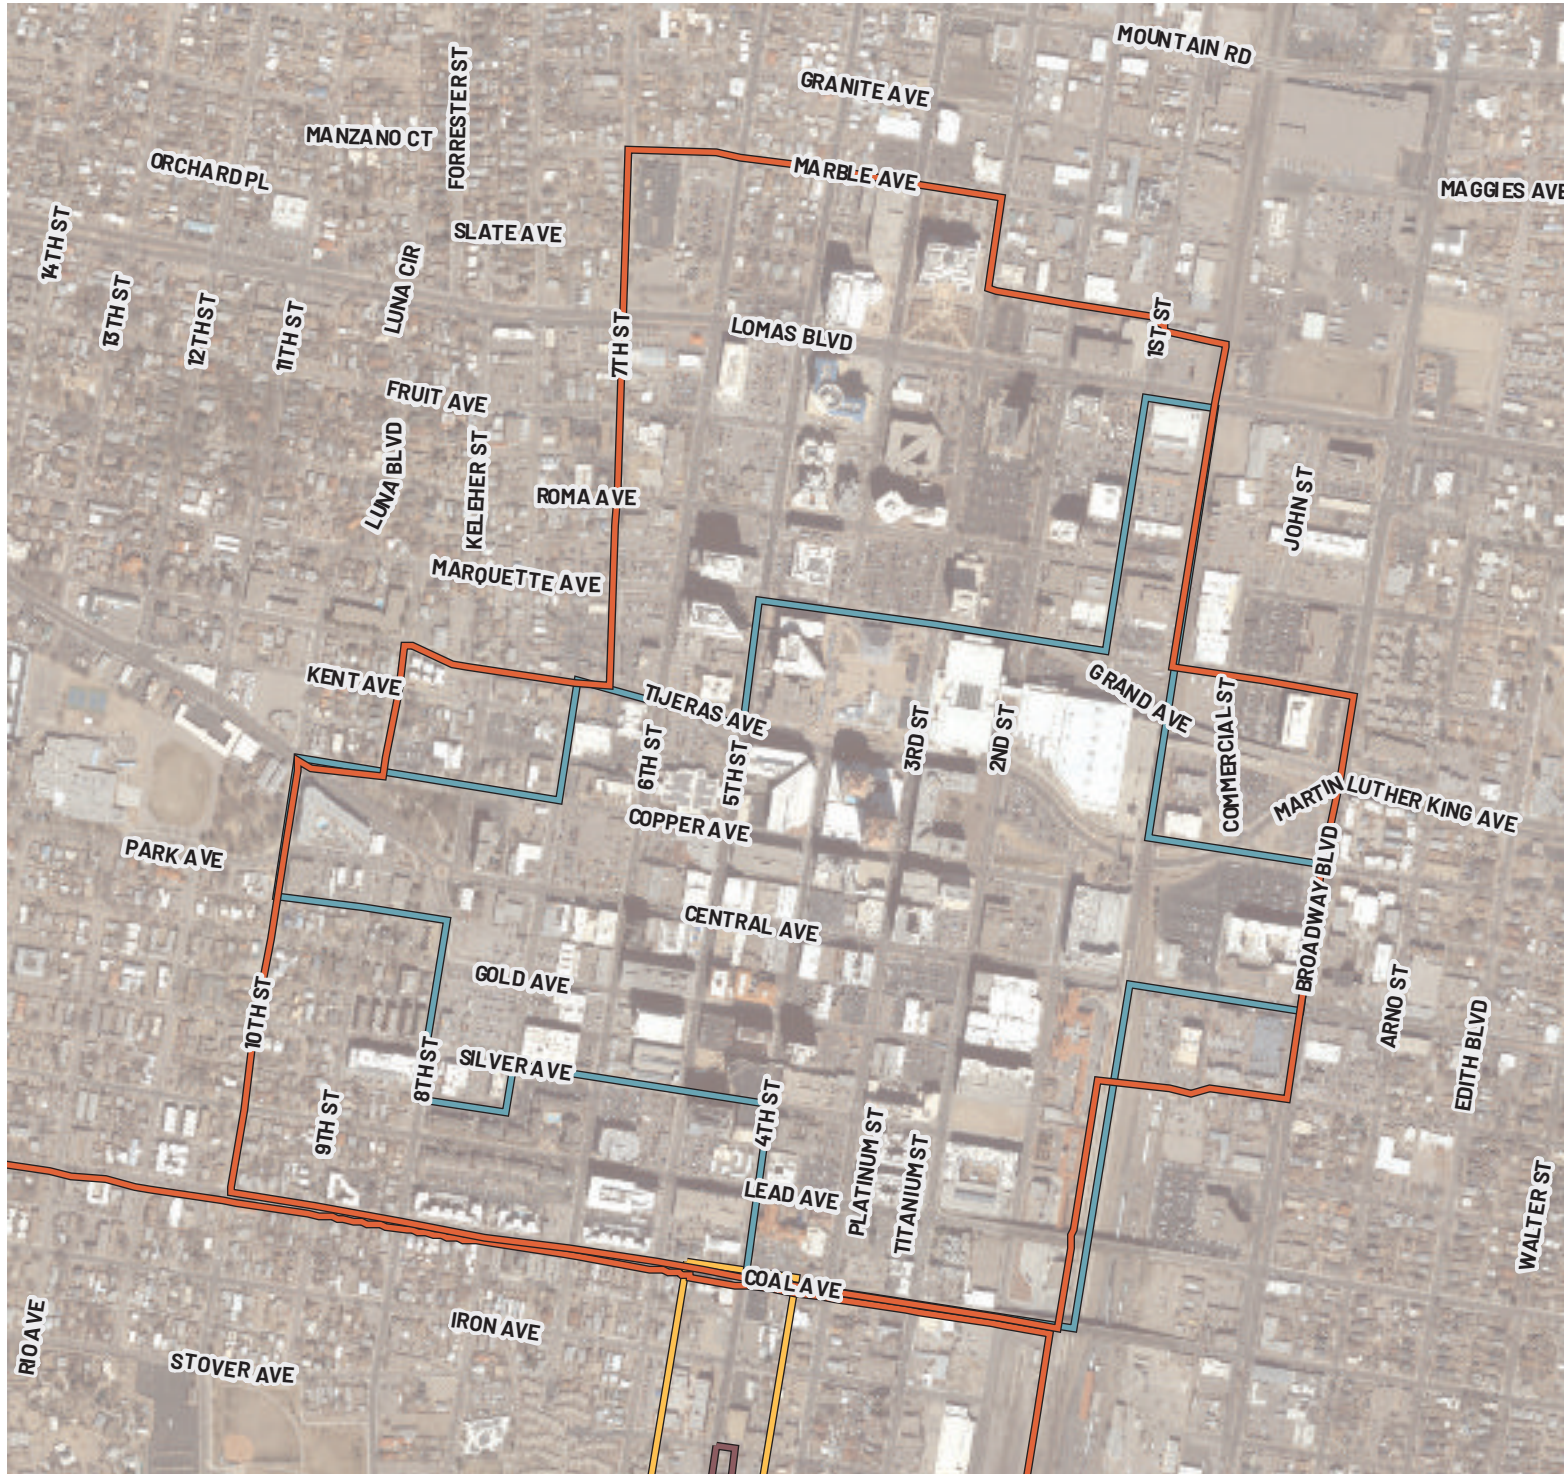

ABQ BARELAS MAINSTREET

LOCATION: Albuquerque
 BOUNDARY TYPE: MainStreet
 ACRES: 61 (approx.)

- BOUNDARY TYPE**
-  Metropolitan Redevelopment Area
 -  MainStreet District
 -  Arts and Cultural District
 -  Historic District

ABQ DOWNTOWN ARTS AND CULTURAL DISTRICT

LOCATION: Albuquerque
 BOUNDARY TYPE: ACD
 ACRES: 170 (approx.)

- BOUNDARY TYPE**
-  Metropolitan Redevelopment Area
 -  MainStreet District
 -  Arts and Cultural District
 -  Historic District

ABQ DOWNTOWN MRA

LOCATION: Albuquerque
 BOUNDARY TYPE: MRA
 ACRES: 330 (approx.)

BOUNDARY TYPE

-  Metropolitan Redevelopment Area
-  MainStreet District
-  Arts and Cultural District
-  Historic District

ABQ SOUTH FOURTH STREET HISTORIC DISTRICT

LOCATION: Albuquerque
BOUNDARY TYPE: Historic
ACRES: 16 (approx.)

BOUNDARY TYPE

-  Metropolitan Redevelopment Area
-  MainStreet District
-  Arts and Cultural District
-  Historic District