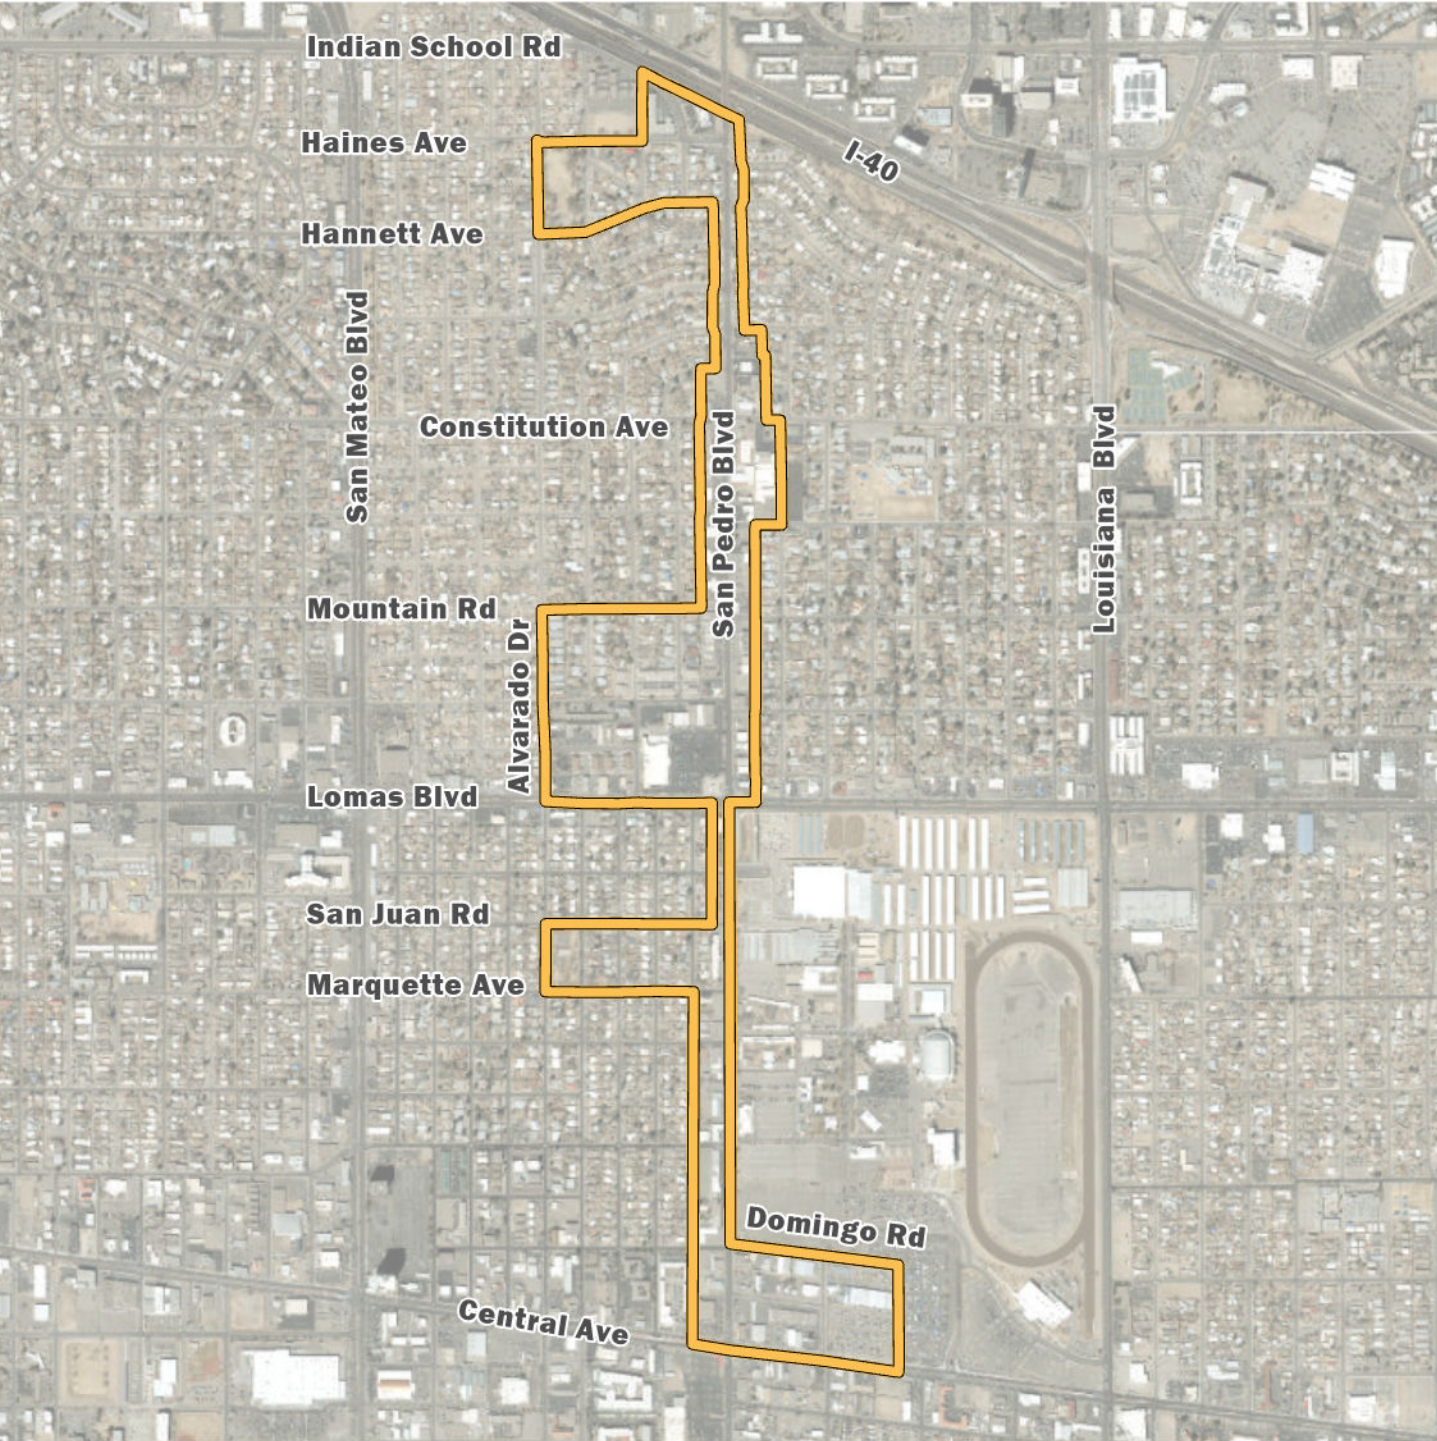

ABQ BARELAS MAINSTREET

LOCATION: Albuquerque
 BOUNDARY TYPE: MainStreet
 ACRES: 61 (approx.)

- BOUNDARY TYPE**
-  Metropolitan Redevelopment Area
 -  MainStreet District
 -  Arts and Cultural District
 -  Historic District

ABQ SOUTH FOURTH STREET HISTORIC DISTRICT

LOCATION: Albuquerque
BOUNDARY TYPE: Historic
ACRES: 16 (approx.)

BOUNDARY TYPE

-  Metropolitan Redevelopment Area
-  MainStreet District
-  Arts and Cultural District
-  Historic District

ABQ SOUTH VALLEY MAINSTREET

LOCATION: Albuquerque
 BOUNDARY TYPE: MainStreet
 ACRES: 116 (approx.)

- BOUNDARY TYPE**
-  Metropolitan Redevelopment Area
 -  MainStreet District
 -  Arts and Cultural District
 -  Historic District

REVITALIZE SAN PEDRO PARTNERSHIP

LOCATION: Albuquerque
BOUNDARY TYPE: MainStreet
ACRES: 145 (approx.)

BOUNDARY TYPE

-  MainStreet District
-  Arts & Cultural District
-  Historic District
-  Metropolitan Redevelopment Area (MRA) District