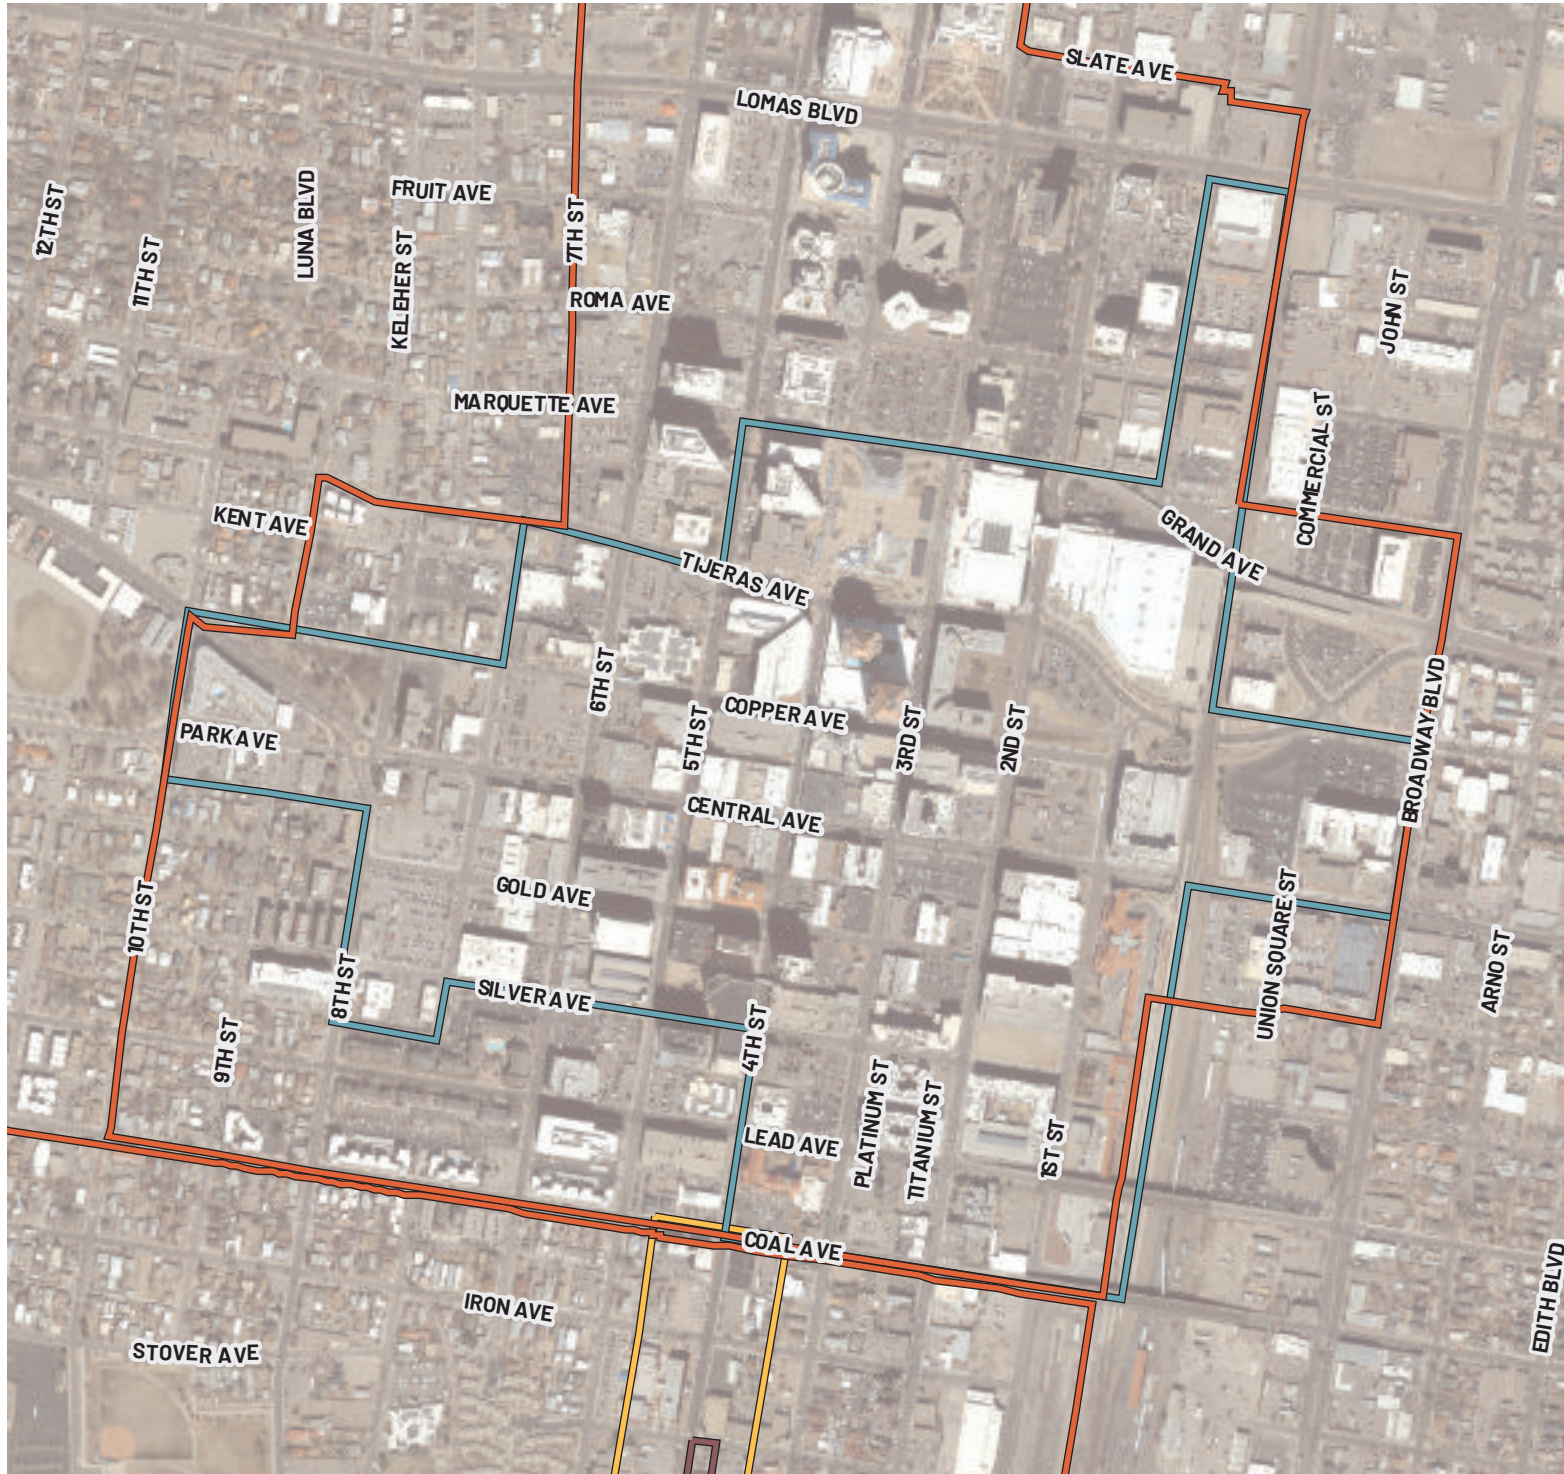

ABQ BARELAS MAINSTREET

LOCATION: Albuquerque
 BOUNDARY TYPE: MainStreet
 ACRES: 61 (approx.)

- BOUNDARY TYPE**
-  Metropolitan Redevelopment Area
 -  MainStreet District
 -  Arts and Cultural District
 -  Historic District

ABQ BARELAS MRA

LOCATION: Albuquerque
 BOUNDARY TYPE: MRA
 ACRES: 371(approx.)

- BOUNDARY TYPE**
-  Metropolitan Redevelopment Area
 -  Main Street District
 -  Arts and Cultural District
 -  Historic District

ABQ DOWNTOWN ARTS AND CULTURAL DISTRICT

LOCATION: Albuquerque
 BOUNDARY TYPE: ACD
 ACRES: 170 (approx.)

- BOUNDARY TYPE**
-  Metropolitan Redevelopment Area
 -  MainStreet District
 -  Arts and Cultural District
 -  Historic District

ABQ DOWNTOWN MRA

LOCATION: Albuquerque
 BOUNDARY TYPE: MRA
 ACRES: 330 (approx.)

BOUNDARY TYPE

-  Metropolitan Redevelopment Area
-  MainStreet District
-  Arts and Cultural District
-  Historic District